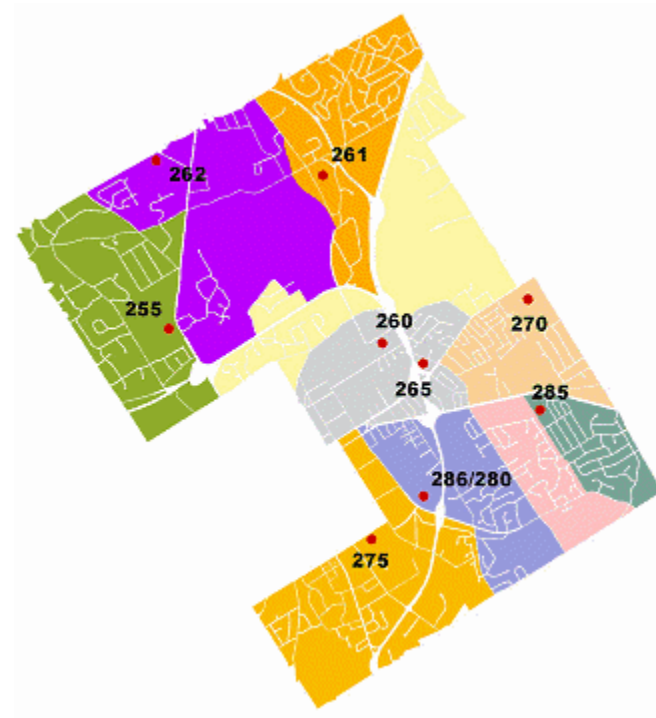

## Polling Locations

Click on a Precinct number to see details of that polling district.

Key		
Precinct Number	Polling District	Polling Location
255	N-1	Trinity Assembly of God Church 1022 Pottstown Pike
260	N-2	Fern Hill Elementary School 915 Lincoln Avenue
261	N-3	Christ Community Church 1190 Phoenixville Pike
262	N-4	Peirce Middle School 1314 Burke Road
265	M-1	West Goshen Township Administration Building 1025 Paoli Pike
270	M-2	West Chester East High School 450 Ellis Lane
275	S-1	Fame Fire Company 200 E. Rosedale Avenue
280	S-2	Chester County Government Services Center 601 Westtown Road
285	S-3	Glen Acres Elementary School 1150 Delancey Plance
286	S-4	Chester County Government Services Center 601 Westtown Road

Township Map

\*Polling locations are indicated by a red dot

261

29

202

KIRKLAND AV

ASHBRIDGE RD

COUNTRYSIDE LA

CAMARO LN

SAUNDERS LA

ANDREW DR

N FIVE POINT RD

LAWRENCE DR

PAATRICE LA

CLEARBROOK RD

CLEARBROOK RD

BOOT RD

RAVINE RD

MARY ST

ANDERSON RD

BOOT RD

VICTORIA LA

RALEIGH DR

HAMLET HILLS DR