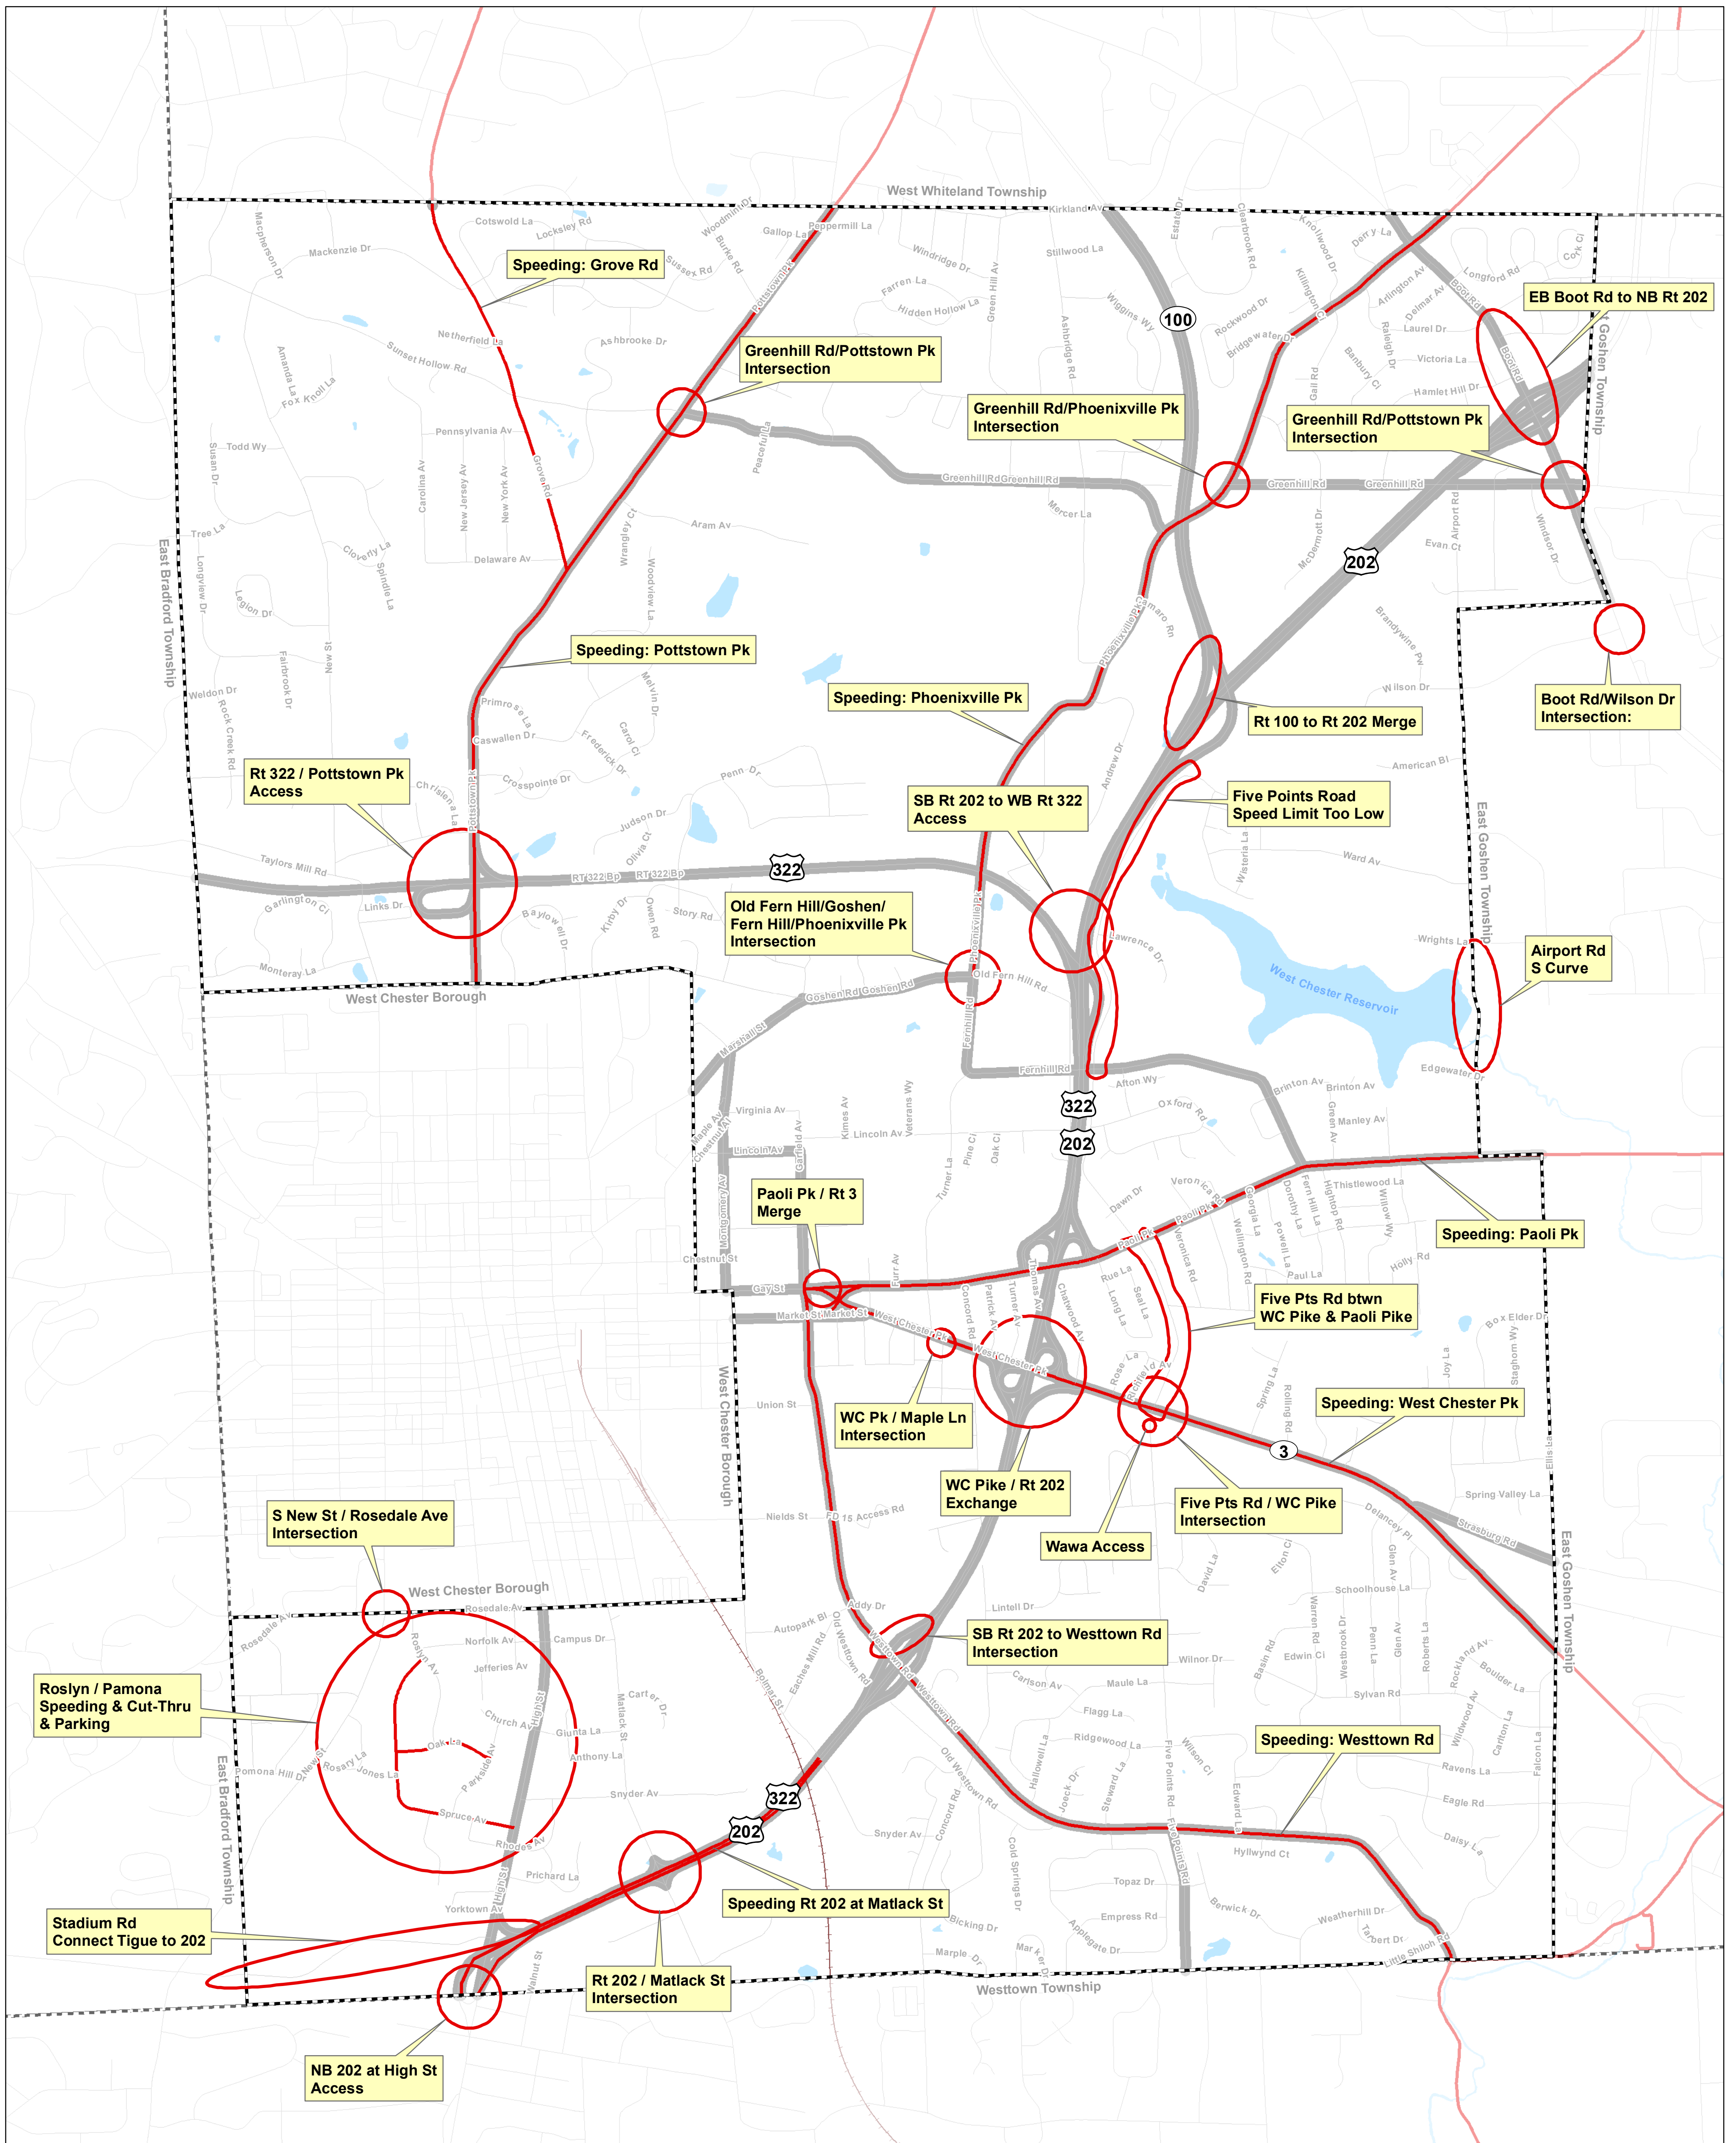

# DRAFT Road Improvements Identified by Township

West Goshen Township Comprehensive Plan

## Legend

-  Intersections/Exchanges/Corridors
-  Speed Enforcement
-  State Roads

Map prepared by:

 **Sarcinello**  
Planning & GIS Services

Data Source:  
Chester County GIS, 01/2018  
West Goshen Twp GIS 02/2018